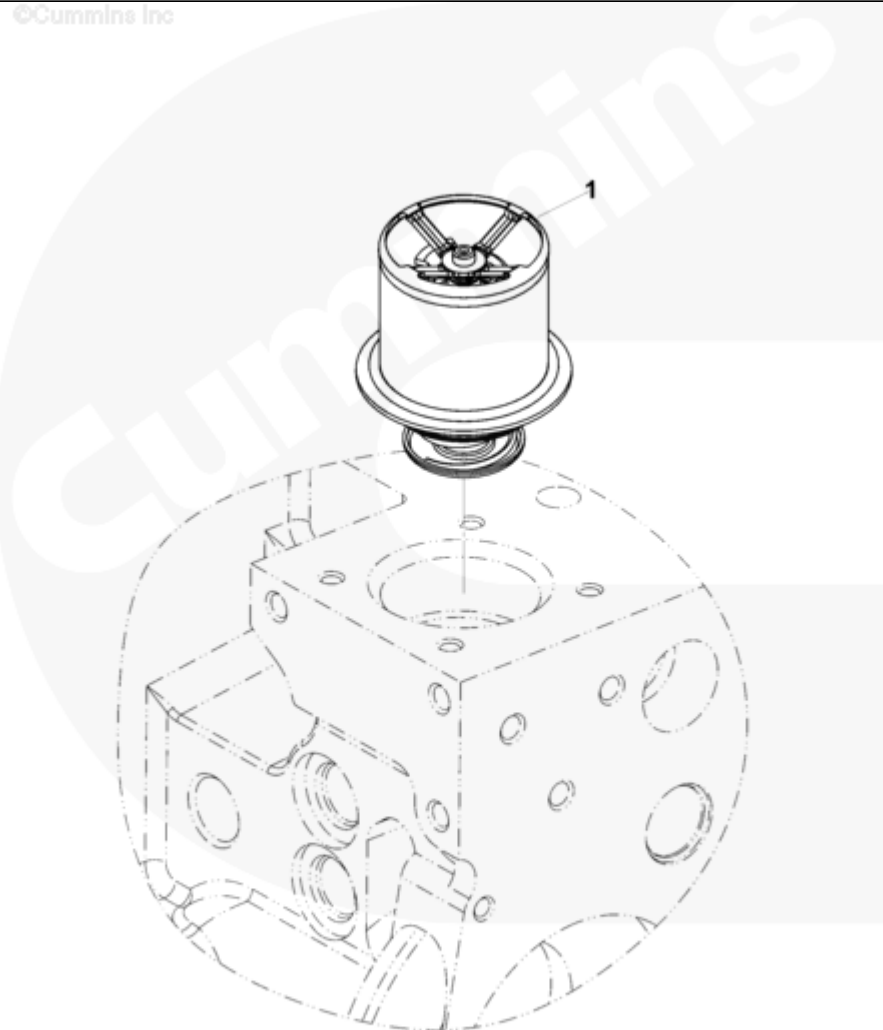

## Parts Catalog - Option Detail

Electronic Parts Catalog - Option Detail				
Option	Group	Graphic	Film Card	Date
EC9077	08.07	ec952ge	Z	29-NOV-10
<b>Engines</b>	6C8.3, C GAS PLUS CM556, G8.3, G8.3 CM558, GTA8.3 CM558, ISC CM2150, ISC CM554, ISC CM850, ISC8.3 CM2250, ISC8.3 G CM2180 C101, ISL CM2150, ISL CM554, ISL CM850, ISL G CM2180, ISL8.9 CM2150 L110, ISL8.9 CM2880 L112, ISL9 CM2150 SN, ISL9 CM2250, ISL9 CM2350 L101, ISL9 CM2350 L111, ISLE4 CM850, L GAS PLUS CM556, L8.9, L8.9 L121, L8.9G CMOH2.0 L125B, L9 CM2350 L116B, L9 CM2350 L119B, L9 CM2350 L120C, L9 CM2350 L123B, L9.3 L105, L9.5 L117, L9N CM2380 L124B, QSC8.3 CM2250, QSC8.3 CM2880 C102, QSC8.3 CM554, QSC8.3 CM850(CM2850), QSL9 CM2250, QSL9 CM2250 L115, QSL9 CM2350 L102, QSL9 CM2350 L107, QSL9 CM2350 L118, QSL9 CM2350 L122, QSL9 CM554, QSL9 CM850(CM2850), QSL9 G CM558, QSL9 M CM2250 L106, QSL9.3 CM2880 L113			

ec952ge

[SMALL](#) | [MEDIUM](#) | [LARGE](#)

Cart	Ref No	Part Number	Part Description	Required	Remarks
<a href="#">View My Cart</a>					
		<a href="#">EC9077</a>	Thermostat		<a href="#">MR - THERMOSTAT...(More)</a>
					Engine Family: C and L
					Series
					160 Degrees F Opening
					Manufacturer: Caltherm
					Increased Flow Thermostat
<input type="checkbox"/>	1	<a href="#">5274350</a>	Thermostat	1	160 Degree F Thermostat